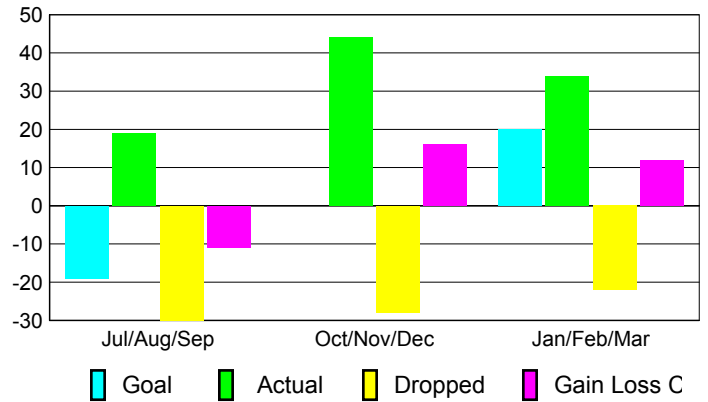

Membership Results 2009-2010

Goal, New, Dropped, Gain/Loss