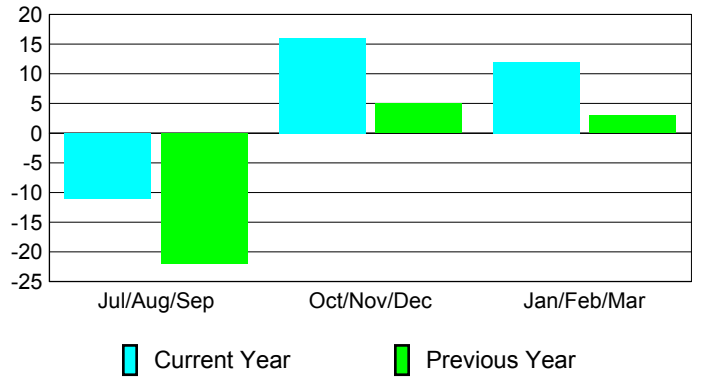

Goal, New, Dropped, Gain/Loss

Comparison of Club Gain/Loss

Current Year Compared to the Previous Year

YTD Status Quo Clubs 2009-2010

Status Quo Clubs Compared to Status Quo Members

MEMBERSHIP

Membership Results 2009-2010	Membership 2008-2009
---	---------------------------------

Month	Net Memb Goal	Actual New Memb	Actual Dropped Memb	Gain/Loss of Memb	Gain/Loss of Memb
Jul/Aug/Sep	-19	19	-30	-11	-22
Oct/Nov/Dec	0	44	-28	16	5
Jan/Feb/Mar	20	34	-22	12	3
Totals	1	97	-80	17	-14

Membership Results 2009-2010

Goal, New, Dropped, Gain/Loss

Comparison of Membership Gain/Loss

Current Year Compared to the Previous Year

Gender Comparison 2009-2010